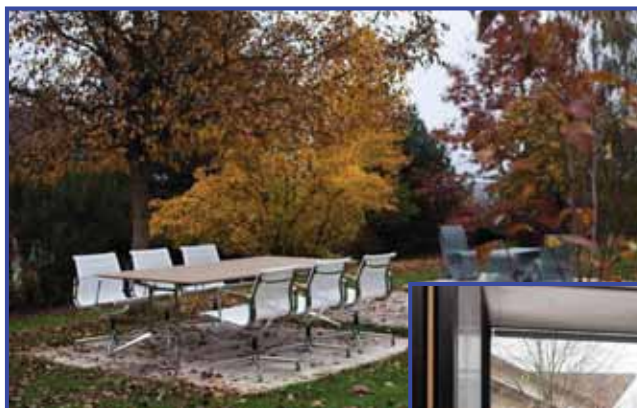

A

CZ

Systém Royal získal ocenění na prestižních zahraničních výstavách v západní Evropě a USA.

SK

Systém ROYAL získal ocenenie na prestižných zahraničných výstavách v západnej Európe a USA.

EN

Royal system has been awarded at very prestige trade fairs in Western Europe and the USA.

B

B

B

C

Royal